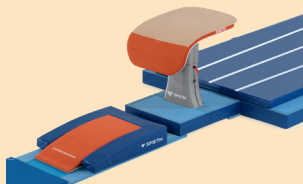

**1790751G** Elastic Swing Floor "Moscow" Completely assembled - FIG-certified, Original Reuther

**1540510G** 2x Landing mat "Happy Landing" 200x200x10 cm

Original

Setprice:  
**29.999,00 €**

Regular price:  
**41.060,00 €**  
excl. VAT

## Competition Set Vaulting Table - used

- The spring system provides improved resilience and stability especially at central and rear parts of the table.

**1407210G** Vaulting Table Ergojet "Rio" - FIG-certified, Original Reuther