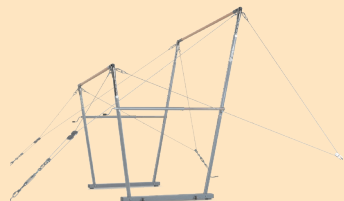

## Competition Set Parallel Bars – used

- Innovative Dynamoflex® Fiberglass rails combine optimal vertical dynamics for gymnastics elements between the rails with great horizontal stability for sideward elements on one rail
- The unique pre-tension of rails offers gymnasts great dynamics for flight elements and simultaneously reduces impact forces of landings on the arms

## Competition Set Horizontal Bar - used

- Break-proof rail made of high quality special stainless steel
- Great pre-tensioning on the bar
- Double tensioning provides great elasticity

- 1384214G** High Bar "Stuttgart" – FIG-certified, Original Reuther
- 1565822G** Set of competition landing mats "Moscow" for high bar
- 1540505G** 2x Landing mat "Happy Landing" 400x200x10 cm

## Competition Set Uneven Bars - used

- Break-proof, round fiberglass rails Carboflex®
- With patented double tensioning system and two slide adjusters
- Reinforced metal tubes
- Adjustments: low rail from 150 to 200 cm, high rail from 230 to 280 cm